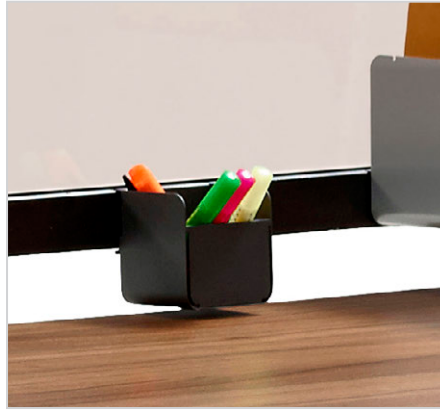

Elegant Design

Sense is intelligently designed to ensure simplicity of use. It has a clean aesthetic, which makes it an elegant addition to the workplace. Sense is available in a range of complementary colours, materials and finishes to suit many styles and tastes, and to complement chairs and other furniture.

Smart Choices

Whether it's configured as meeting tables, standing-height tables, individual desks, 120-degree desks or team clusters of bench desking, Sense can cater to a wide variety of settings. When combined with accessories like a unique tool bar and attachable storage, Sense becomes the smart companion for the modern office worker.

Sense 120-degree cluster of three for highly collaborative teams to encourage dialogue and discussion.

Details and Features

Paper tray

Pen pot

Mini shelf and pen tray

Power

Pin board

Drawers