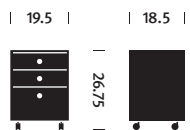

HermanMiller

Sled™ Base Mobile Credenza

Designer

Ward Bennett for Geiger

Original Production Date

1963

Warranty

12 years

Timeless, elegant, and thoughtfully designed, Ward Bennett's two-unit-wide mobile credenza is a modular storage solution on the move. It offers a customizable range of door, drawer, and finish options and sits on casters for easy mobility.

File