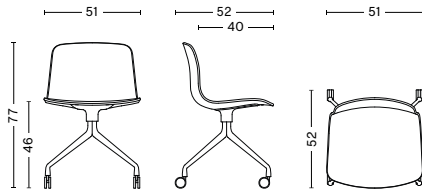

DIMENSIONS

WIDTH 51 CM | 20.08"
DEPTH 52 CM | 20.47"
HEIGHT 77 CM | 30.31"
SEAT HEIGHT 46 CM | 18.11"
SEAT DEPTH 40 CM | 15.75"

MATERIALS

SHELL

Injection molded solid-colored polypropylene shell with armrest. Made from 100% post-consumer recycled PP.