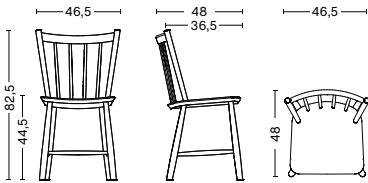

J41 CHAIR

PRODUCT FACT SHEET

HAY

J41 CHAIR

DESIGN BY BØRGE MOGENSEN, 2017

HAY's reproduction of Børge Mogensen's classic J41 Chair has a slightly slanted backrest and widely-spaced spindles creating an uncluttered design that offers a timeless quality. Crafted in solid wood, the design combines natural warmth and comfort with durability. Available in oak or beech in a variety of oiled, natural or colored finishes.

DIMENSIONS

WIDTH 46,5 CM

DEPTH 48 CM

HEIGHT 82,5 CM

SEAT HEIGHT 44,5 CM

SEAT WIDTH 36,5 CM

MATERIALS

BACKREST