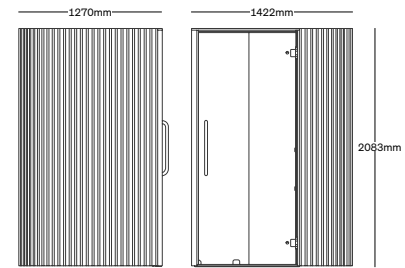

Statement of line overview

Bay Work Pod