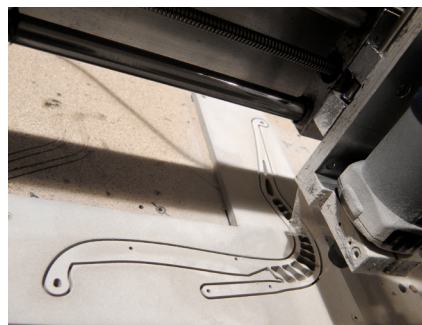

Design

The typical task chair design story goes like this: start with an idea and shape it into the world around you. But in designing Setu, the Berlin-based Studio 7.5 flipped the script, letting the world around us shape the chair. It's inspiration through observation. Together with Studio 7.5, we combined design expertise with manufacturing excellence and studied, learned, asked questions, and then relearned.

About Studio 7.5

When Burkhard Schmitz and Carola Zwick started their design studio as a team of six in 1992, they were looking for the freedom to work on projects that interested them. And for the freedom from bosses and titles. "Everybody does everything," says Schmitz, speaking for the group that also includes Carola's brother, Roland Zwick. "That's how we cultivate ideas and maintain our openness and curiosity."

They find designing office chairs to be most rewarding and have worked with Herman Miller on the Setu Chair, the award-winning Mirra Chair, Mirra 2, Cosm, and Zeph. "We define not only how the chair looks but how it performs," Carola says. As to how these chairs perform for you, they provide comfort no matter how or where you sit.