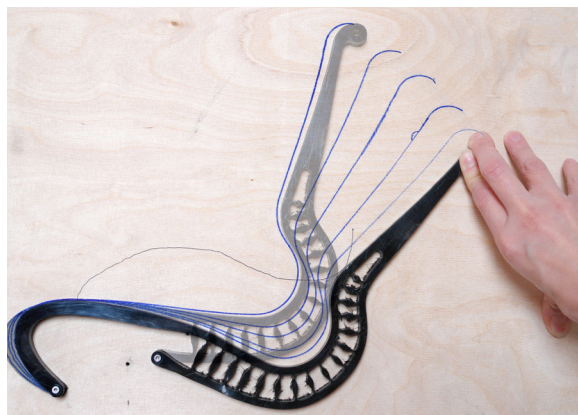

Setu Chairs[®]

Setu

Effortless comfort, anywhere

Designed by Studio 7.5

The Setu Chair's function and contours were shaped by the changing world around us. We work collaboratively in a variety of less formal spaces, moving around more and more throughout the day. As we're expected to work anywhere and everywhere, we need furniture that can keep up. Enter Setu.

Bends and flexes with you

Setu features the Kinematic Spine, which uses two types of polypropylene to control resistance and support your weight as you recline. Without requiring adjustments, it bends and flexes with every movement—responding to your body's natural movements and providing the same experience from chair to chair.

Seamless comfort

The Kinematic Spine works in concert with the breathable, temperature-neutral and durable Intercept Suspension—originally a Cosm innovation—for seamless comfort wherever you are. The upholstered Setu features a C-Layer Suspension that works with a variety of textiles, adding a degree of structural support to the fabric.

Every molecule counts

Setu's dematerialized, environmentally sensitive design uses less material—only 18 pounds for the multipurpose chair—to support more people, up to 300 pounds. With only one adjustment for height and a bumper that protects and enhances the chair's aesthetic, it's been painstakingly shaped and reshaped to ensure that every molecule falls into the right place to deliver the desired comfort and functionality. Setu is a small chair with a big impact, proving that sometimes less really is more.