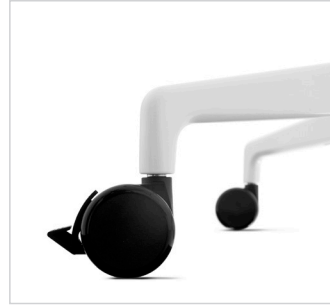

Convenient connectivity

Civic Tables feature table-top access to power, so connectivity is always within reach. Cables and cords are neatly concealed within the columns and beams. The combination of a clean, calm aesthetic and convenient power enhances focus and supports the way people work today.

Marble surface with a slim profile edge for a premium finish.

Details and features

Square edge

Profile edge

Castor and glide options

Tabletop shapes for any environment

Easy-access power options

A range of heights, including standing height

For full features and options available for Civic Tables, please visit [hermanmiller.com](https://www.hermanmiller.com)

About Sam Hecht and Kim Colin

Designers Sam Hecht and Kim Colin of London-based Industrial Facility create furniture that balances the need to live life to the full with the desire to keep things simple. British-born Hecht's contemplative approach and attention to detail complements California-born Colin's architectural sensibility; together they design furniture and products that relate to the landscapes where they are used.