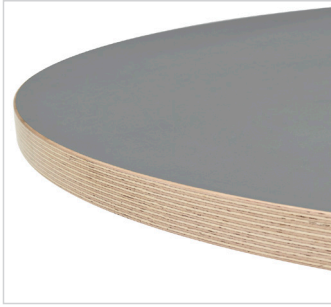

Expressive materials

The design of Civic Tables allows for unique expression and diversity of style while maintaining visual harmony across a space. Civic comes in a wide range of materials and finishes, including marble and soft-touch surfaces, providing many avenues for brand expression. When paired with a slim profile edge, premium finishes turn tables into showpieces.

Convenient connectivity

Civic Tables feature table-top access to power, so connectivity is always within reach. Cables and cords are neatly concealed within the columns and beams. The combination of a clean, calm aesthetic and convenient power enhances focus and supports the way people work today.

Modest to mighty

The Civic Table family includes tables in various sizes and shapes – rectangular, square, round, oval, teardrop and trapezoid – with options for finishes ranging from practical to cultured. Whether you need a table with gravitas for a boardroom or a table with charm for a café, it's all in the family.

Marble surface with a slim profile edge for a premium finish.

Details and features

Square edge

Profile edge

Castor and glide options

Tabletop shapes for any environment

Easy-access power options

A range of heights, including standing height